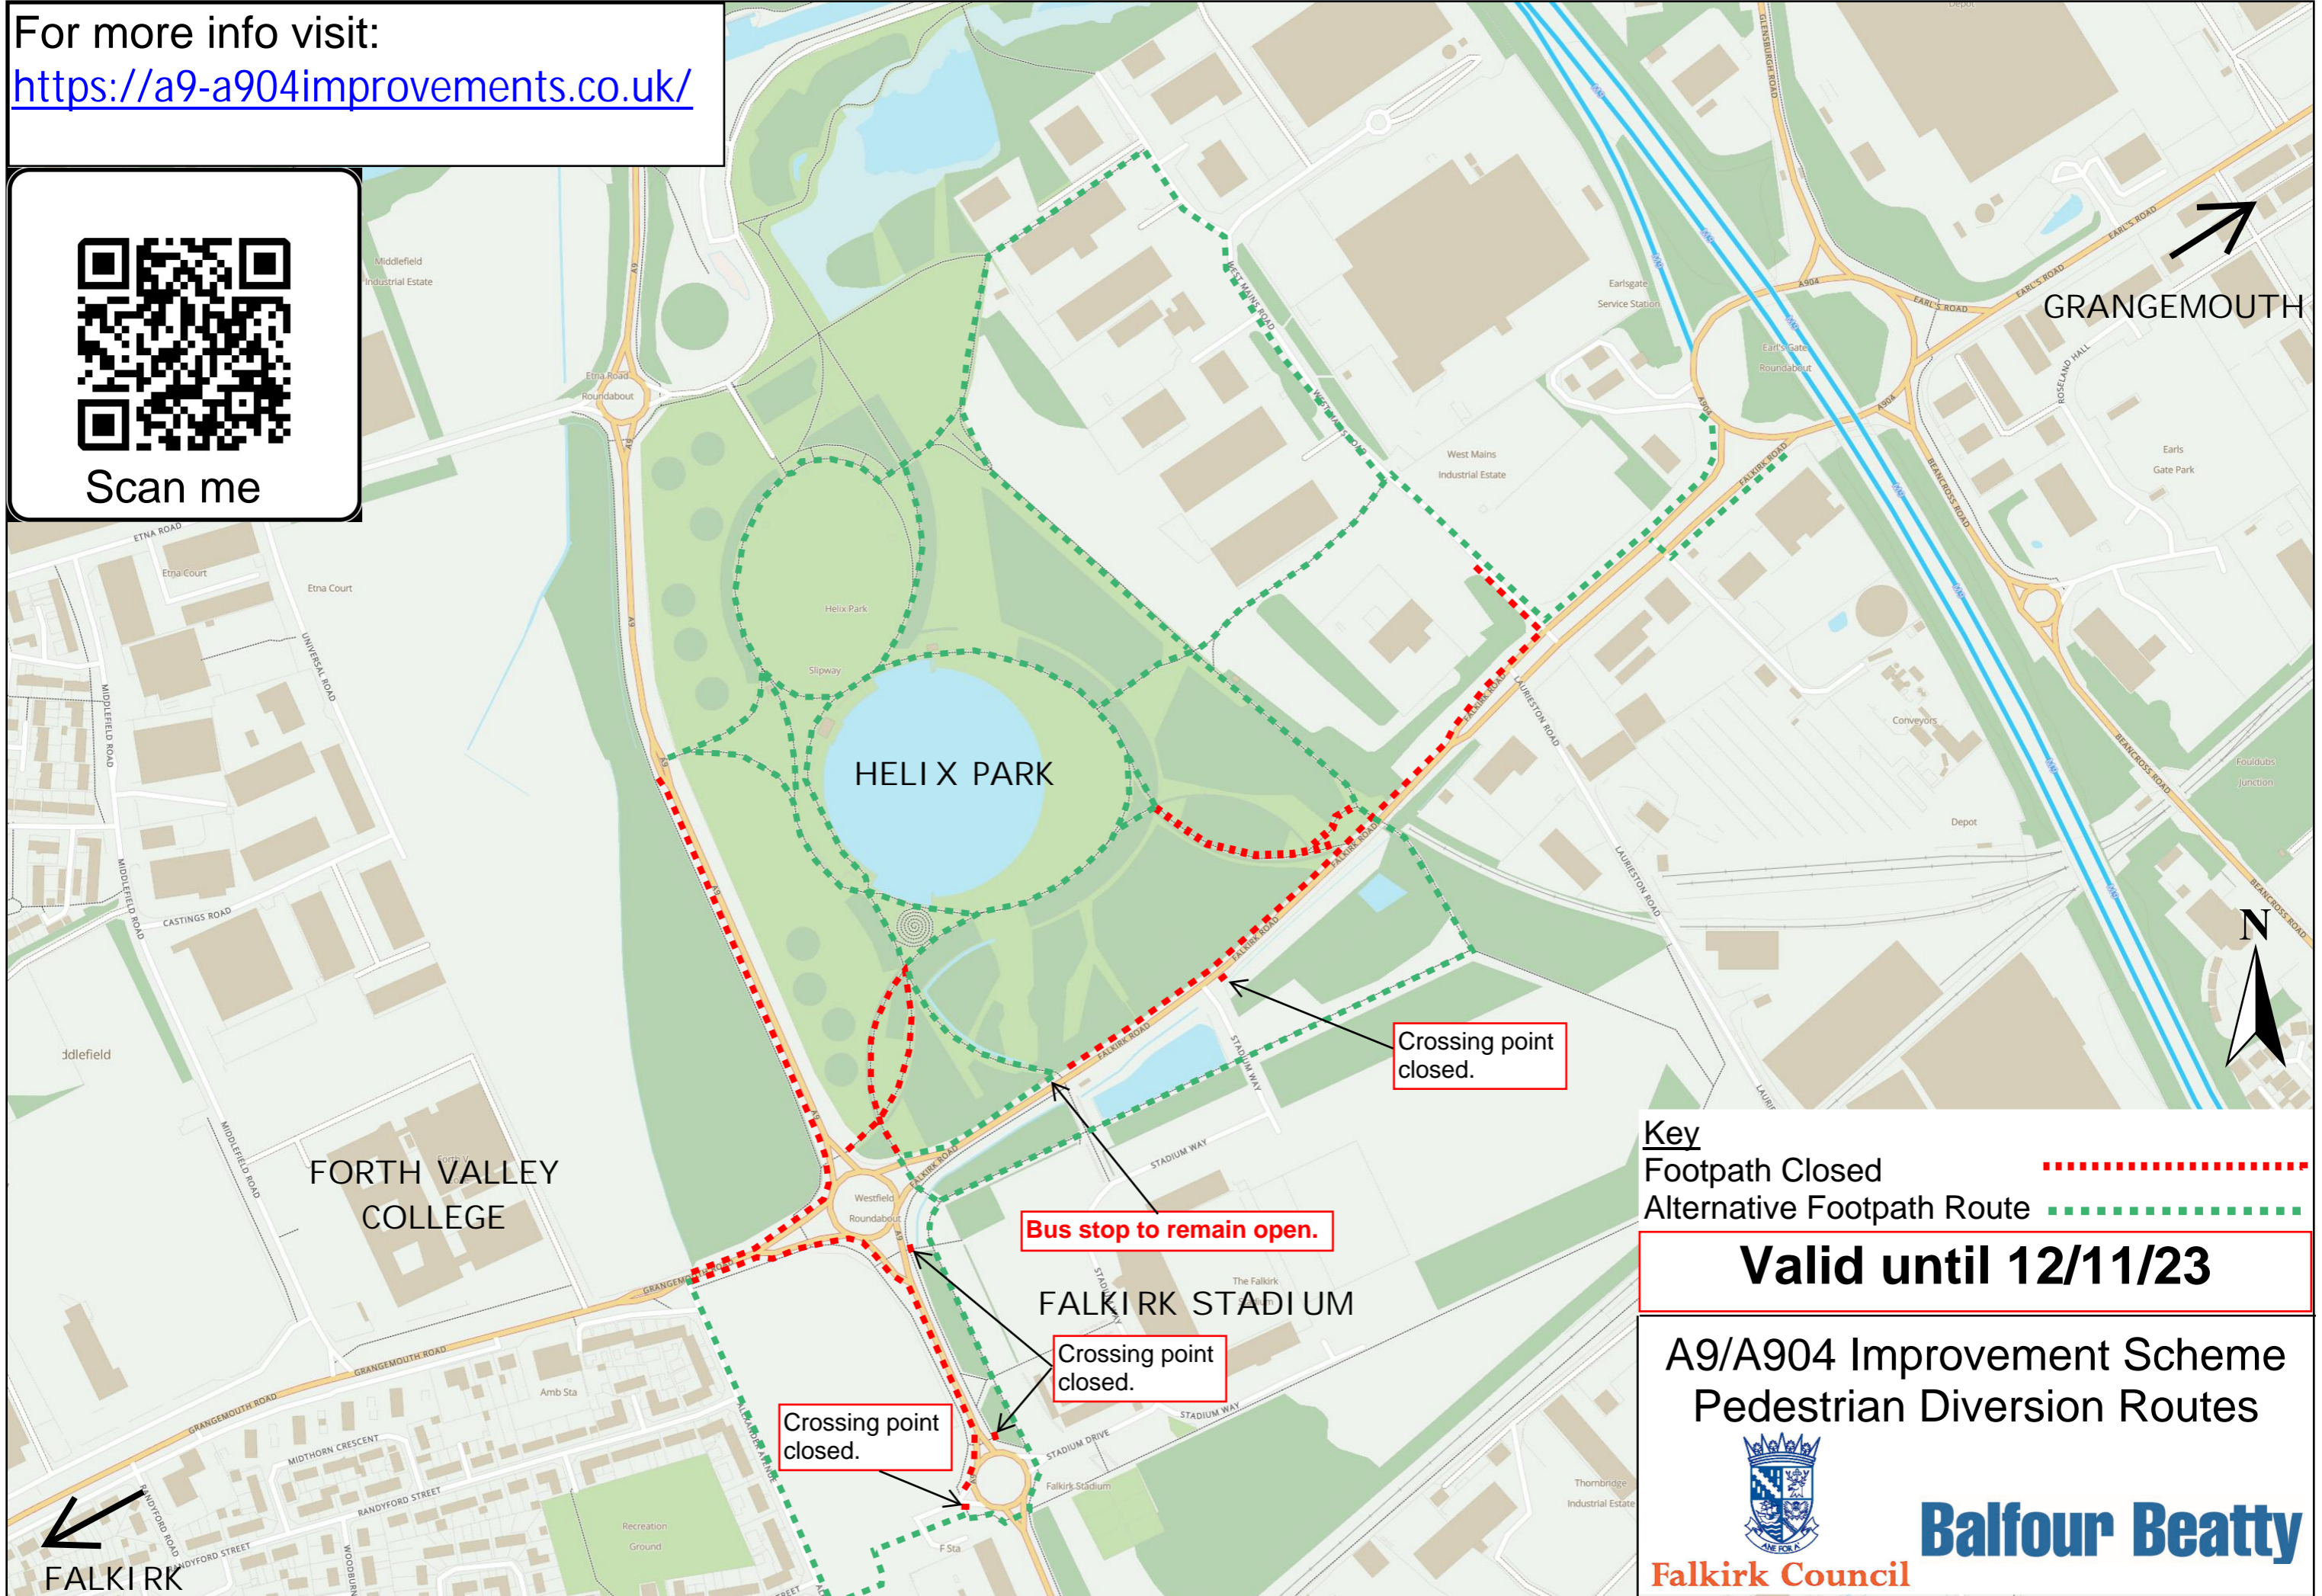

For more info visit:  
<https://a9-a904improvements.co.uk/>

Scan me

**Key**  
Footpath Closed .....  
Alternative Footpath Route - - - - -

**Valid until 12/11/23**

**A9/A904 Improvement Scheme  
Pedestrian Diversion Routes**